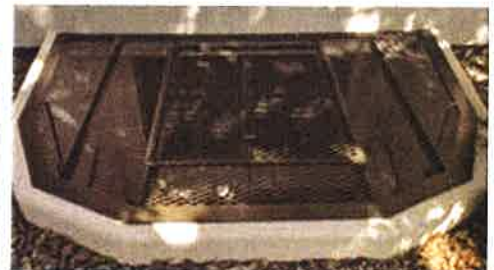

720-851-7676 • www.coloradocustomiron.com