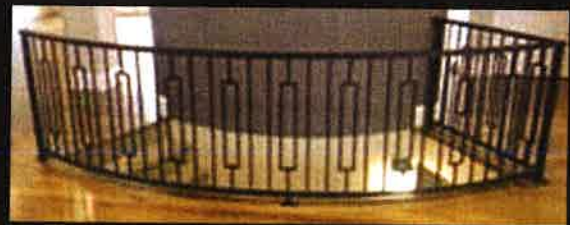

SECURITY STORM DOORS

GATES

*All of our
work is custom
made, powder
coated in
your choice
of colors.*

IRON BALUSTERS

RAILINGS