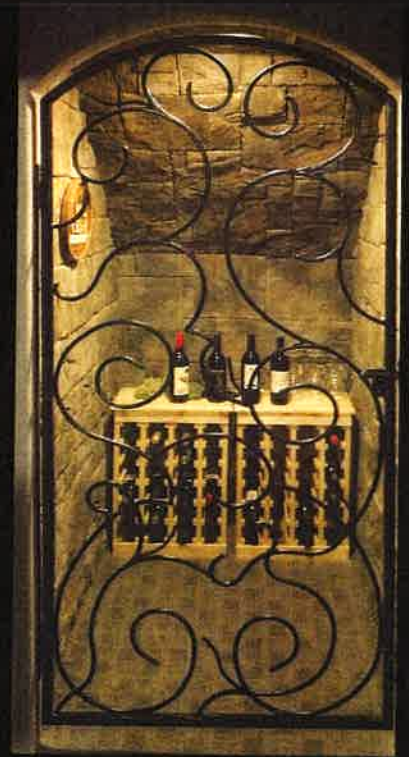

GATES

*All of our
work is custom
made, powder
coated in
your choice
of colors.*